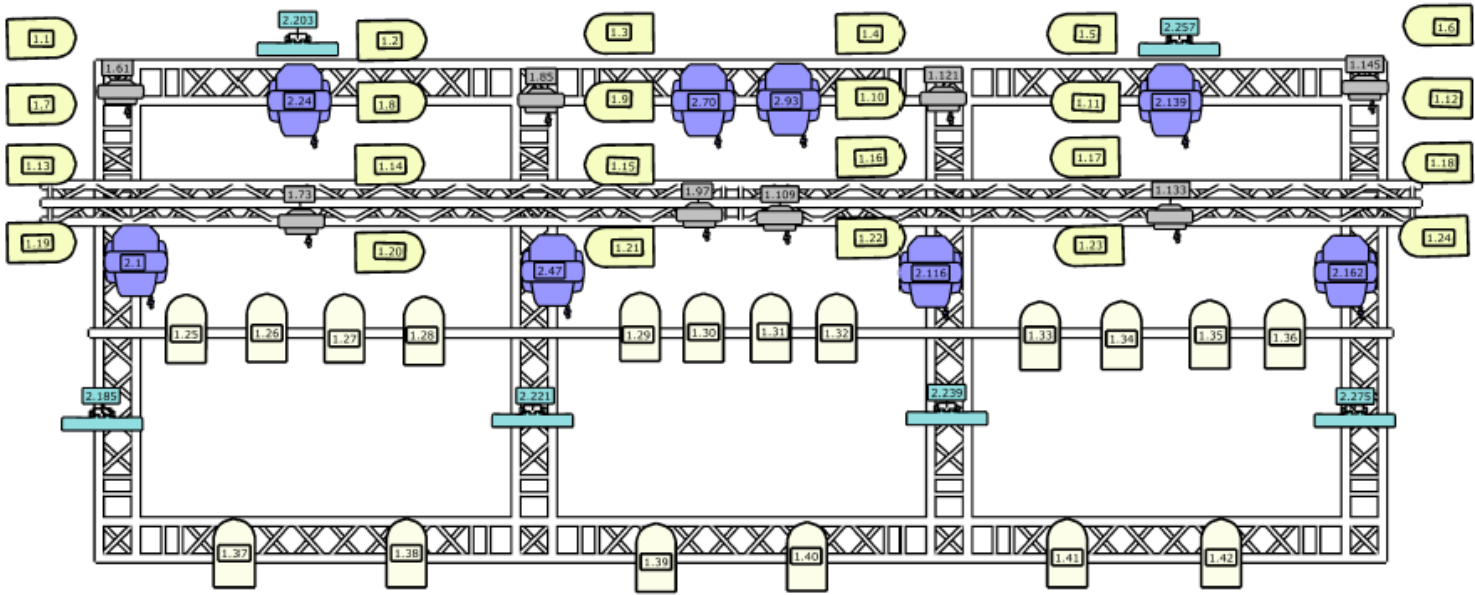

## PATCHLIST + PLOT

### Patch Concertzaal 2023

Dmx lijn:	type:	mode:	profile: (avo)	locatie:	aantal:	start adres							
#1	Dimmer (parren/front)	8 bit generic	Dimmer	stage + hall	60	1							
	TMH 12	12 ch.	Eurolite/tmh12	stage	8	61	73	85	97	109	121	133	145
	TMH 12	12 ch.	Eurolite/tmh12	hall	6	157	169	181	193	205	217		
	TMH 9	12 ch.	Eurolite/tmh9 user	hall	8	229	241	253	265	277	289	301	313
	TMH 9	12 ch.	Eurolite/tmh9 user	hall - side - left	8	325	337	349	361	373	385	397	409
	TMH 9	12 ch.	Eurolite/tmh9 user	hall - side - right	4	421	433	445	457				
	Bar led	8 channels?	?	hall - bar	1	469							
	Dimmer (bouwlampjes)	8 bit generic	Dimmer	hall	4	477							
	Dimmer (bouwlampjes)	8 bit generic	Dimmer	hall - side - left	4	481							
	Dimmer (bouwlampjes)	8 bit generic	Dimmer	hall - side - right	4	485							
	VRIJ		output stage -> laatste dimmer			489 -> vrij							
#2	Elation 5R pro spot	standard (23ch)	Elation/5R pro spot user	stage	8	1	24	47	70	93	116	139	162
	American DJ Freq Matrix	18ch.	18 ch. Mode	stage	7	185	203	221	239	257	275	293	
	Ayra ero 706	15ch.	Ayra/ero706/11ch.	hall	6	311	322	333	344	355	366		
	Coemar 250 lx spot	16ch.	Coemar/lx spot 250	stage - sides	4	381	397	413	429				
	Dimmer (bouwlampjes)		Dimmer	stage	4	377							
	Dimmer (bouwlampjes)		Dimmer	balcony	4	508							
	Ledpar	7ch.	Showtec/ledpar64	balcony	9	445	452	459	466	473	480	487	494
													501
#3	VRIJ					512							

# PATCHLIST + PLOT

## Stage

-  Par 64 (fourbar)
-  Par 64
-  Led wash
-  Spot
-  Led wash front
-  Matrix
-  Spot zijlicht